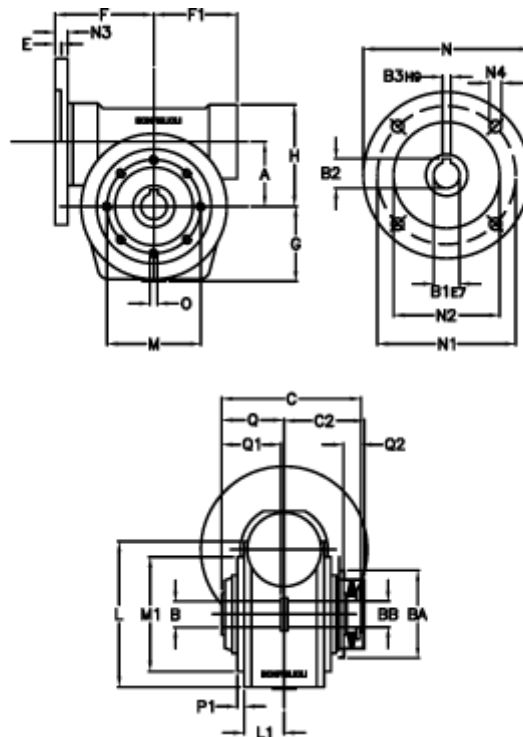

Article number: 390204902873336

Description: Worm Gear with Torque Limiter
VF 49-L2-P-28 P80B14

Measures

a = 49.50	C2 = 63,5	L1 = 36.8	O = M6x8
B = 25	Description = VF 49P-xx-80B14	m = 94	P1 = 2.5
B1 E7 = 19	E = 3.0	M1 = 68	Q = 51.0
B2 = 21.8	F = 70	N = 120	Q1 = 41
B3 H9 = 6	F1 = 63	N1 = 100	Q2 = 15
BA = 63	g = 56	N2 = 80	
BB H7 = 14	H = 80.0	N3 = 10.0	
C = 105	L = 107.5	N4 = 7	